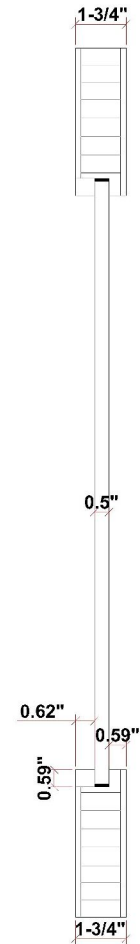

12"	2.5"	7"	2.5"
24"	4.5"	15"	4.5"
28"	4.5"	19"	4.5"
30"	4.5"	21"	4.5"
32"	5.5"	21"	5.5"
36"	4.5"	27"	4.5"
42"	4.5"	33"	4.5"

12"	2.5"	7"	2.5"
24"	4.5"	15"	4.5"
28"	4.5"	19"	4.5"
30"	4.5"	21"	4.5"
32"	5.5"	21"	5.5"
36"	4.5"	27"	4.5"
42"	4.5"	33"	4.5"

12"	2.5"	7"	2.5"
24"	4.5"	15"	4.5"
28"	4.5"	19"	4.5"
30"	4.5"	21"	4.5"
32"	5.5"	21"	5.5"
36"	4.5"	27"	4.5"
42"	4.5"	33"	4.5"
48"	4.5"	39"	4.5"

**ETO**  
doors

Dwg No.

**MODEL: WP1L**

Approved By :

Title

**UNIT: inch (" )**

Date

Checked By :

Note:

Drawn By :