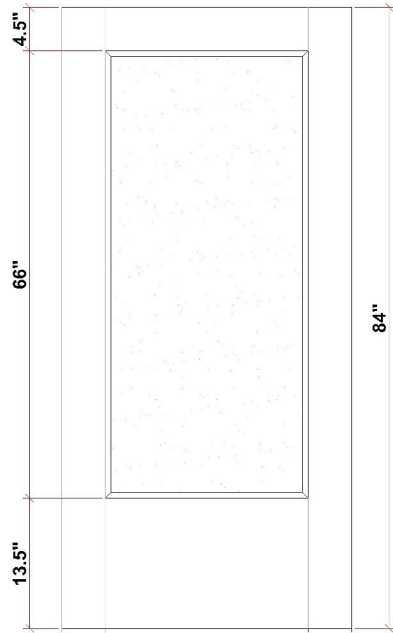

12"	2.5"	7"	2.5"
24"	4.5"	15"	4.5"
28"	4.5"	19"	4.5"
30"	4.5"	21"	4.5"
32"	5.5"	21"	5.5"
36"	4.5"	27"	4.5"
42"	4.5"	33"	4.5"

12"	2.5"	7"	2.5"
24"	4.5"	15"	4.5"
28"	4.5"	19"	4.5"
30"	4.5"	21"	4.5"
32"	5.5"	21"	5.5"
36"	4.5"	27"	4.5"
42"	4.5"	33"	4.5"

12"	2.5"	7"	2.5"
24"	4.5"	15"	4.5"
28"	4.5"	19"	4.5"
30"	4.5"	21"	4.5"
32"	5.5"	21"	5.5"
36"	4.5"	27"	4.5"
42"	4.5"	33"	4.5"
48"	4.5"	39"	4.5"

**ETO**  
doors

Dwg No.

**MODEL: WP1L**

Approved By :

Title

**UNIT: inch (" )**