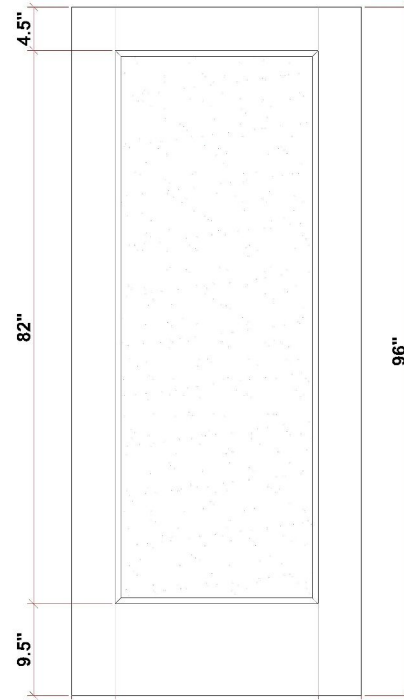

12"	2.5"	7"	2.5"
24"	4.5"	15"	4.5"
28"	4.5"	19"	4.5"
30"	4.5"	21"	4.5"
32"	5.5"	21"	5.5"
36"	4.5"	27"	4.5"
42"	4.5"	33"	4.5"

12"	2.5"	7"	2.5"
24"	4.5"	15"	4.5"
28"	4.5"	19"	4.5"
30"	4.5"	21"	4.5"
32"	5.5"	21"	5.5"
36"	4.5"	27"	4.5"
42"	4.5"	33"	4.5"

12"	2.5"	7"	2.5"
24"	4.5"	15"	4.5"
28"	4.5"	19"	4.5"
30"	4.5"	21"	4.5"
32"	5.5"	21"	5.5"
36"	4.5"	27"	4.5"
42"	4.5"	33"	4.5"
48"	4.5"	39"	4.5"

**ETO**  
doors

Dwg No.

**MODEL: WP1L**

Approved By :

Title

**UNIT: inch (" )**